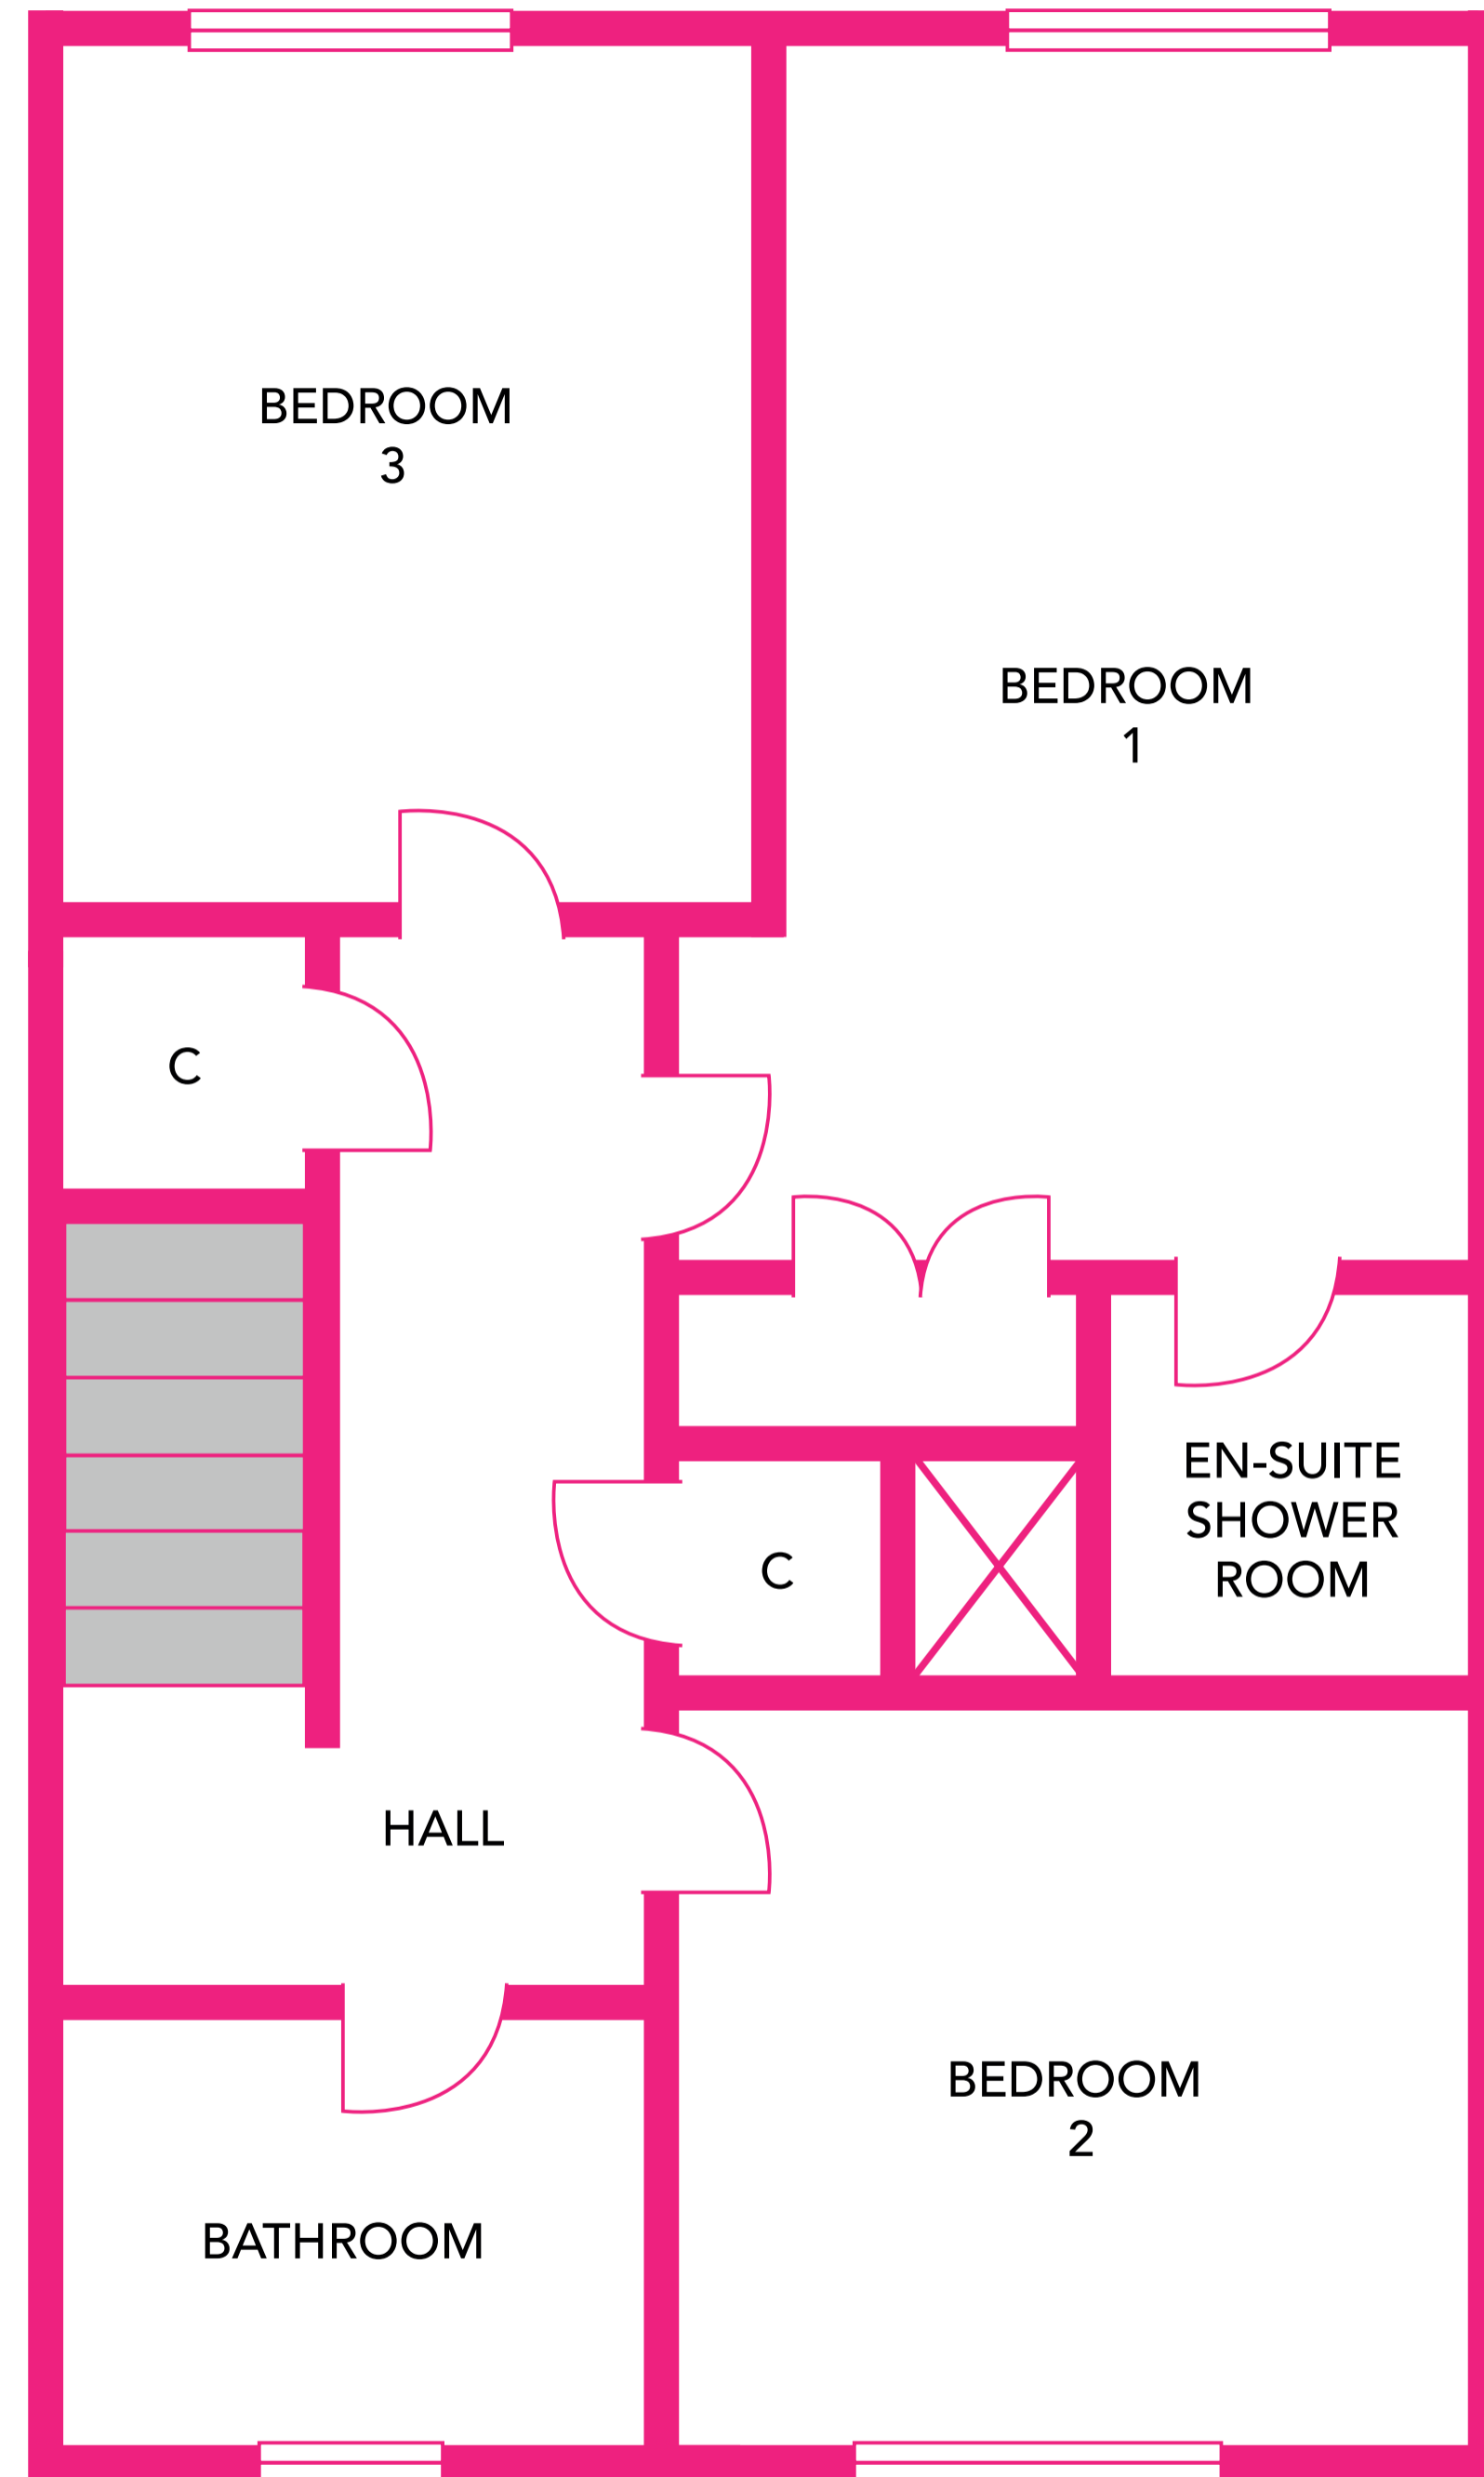

GROUND FLOOR

1ST FLOOR

FLOORPLAN:
THE PROPERTY STORE
9 MONROE AVE G75 8WA
DESIGNED BY RUNDELLDESIGN